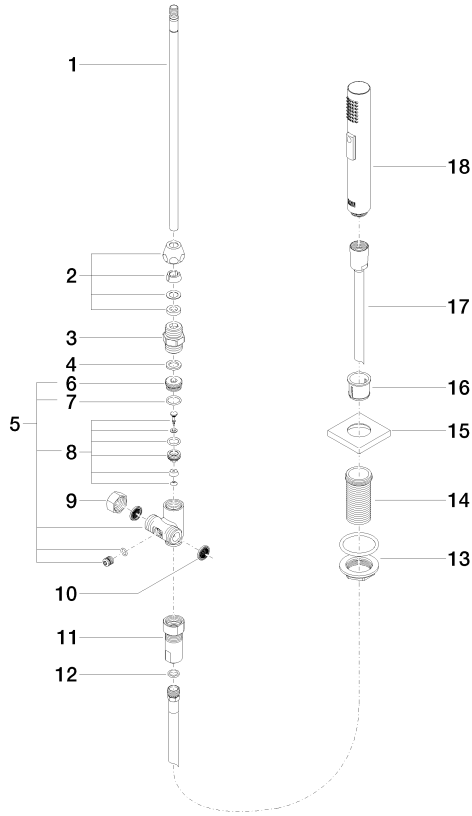

Rinsing spray set - Chrome

LOT

27 722 970

- with angular rosette
- spray flow
- automatic spout/shower diverter
- height of mixer 189 mm
- hole diameter rinsing spray 32mm
- fabric braided hose 1500 mm
- sprayface with anti-scaling system
- lead-free

Can only be combined with 32800680, 32843680.

Intrinsic protection against back flow.

	Chrome	27 722 970-00
	Brushed Platinum	27 722 970-06
	Platinum	27 722 970-08
	Durabross (23kt Gold)	27 722 970-09
	Dark Chrome	27 722 970-19
	Brushed Durabross (23kt Gold)	27 722 970-28
	Brushed Champagne (22kt Gold)	27 722 970-46
	Champagne (22kt Gold)	27 722 970-47
	Brushed Chrome	27 722 970-93
	Brushed Dark Platinum	27 722 970-99

27 722 970

mm [inches]

Flow rate chart

Certificates

Belgaqua_21-027- 27_3. LGA_29572. IAPMO_6397. LGA_38645.

Rinsing spray set - Chrome

LOT

27 722 970

Parts for other finishes can be found here: Brushed Platinum

Spare parts list

No.	Item Number	Name	Quantity used	Delivery time
1	04 24 02 046 01-07	pipe	1	10
2	90 23 30 040 00-00	threaded connector	1	10
3	90 24 03 168 00 90	nipple	1	2
4	90 14 20 002 00 90	seal	1	2
5	90 17 09 046 10 90	diverter	1	2
6	09 24 04 112 10 90	nipple	1	2
7	90 14 10 033 00 90	seal	1	2
8	90 21 10 031 10 90	diverter	1	2
9	04 21 02 006 00 92	cap	1	2
10	09 23 01 039 90	sieve	2	2
11	90 24 03 241 00 90	nipple	1	2
12	90 14 20 019 00 90	seal	1	2
13	04 23 10 032 46 90	fixing set	1	2
14	09 30 01 090-07	sleeve	1	30
16	90 18 40 085 00 90	sleeve	1	2
17	90 30 02 062 00-00	hose	1	2
18	04 12 11 158 00-00	shower	1	10